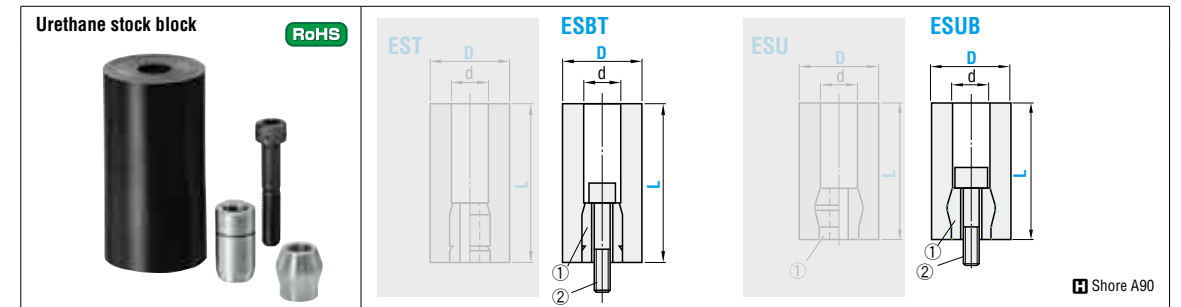

d	Urethane	①		②	Catalog No.		Base unit price 1 ~ 9 pieces
		ESBT	ESUB		Type	D-L	
14	E40-80	S14	SU14	CB8-45 (1 bolt)	EST ESBT *ESU *ESUB	*40-80	Quotation
	*50-110						
	*70-140						
22	E7022110	S22	SU22	CB12-55 (1 bolt)	*ESU *ESUB	*7022110	Quotation
	E7022140					*7022140	
	E90-120					*90-120	
	E90-140					*90-140	
	E100-140					100-140	

Order **Catalog No.**
ESBT 40-80

Days to Ship **Quotation**

Price **Quotation**