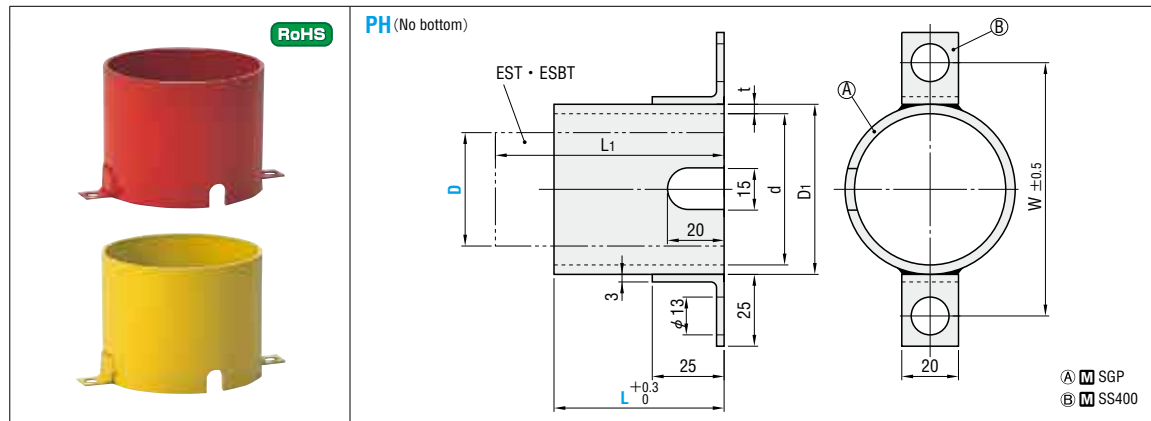

STROKE END PIPES

URETHANE STOCK BLOCKS / URETHANE ABSORBERS / URETHANE PADS

EST and ESU were discontinued in 2017.

EST-ESBT		D₁	d	t	W	Catalog No. Type	D	L	Color	Base unit price 1 ~ 9 pieces
D	L₁									
40	80	60.5	52.9	3.8	91	PH	40	60	R (Red) Y (Yellow)	Quotation
50	110	89.1	80.7	4.2	119		50	85		
70	140	101.6	93.2	4.2	132		70	90-100 110		
90	140	139.8	130.8	4.5	170		90	90-100 110		
100	140	165.2	155.2	5	195		100	90-100 110		
110	140	190.7	180.1	5.3	220	110	90-100 110