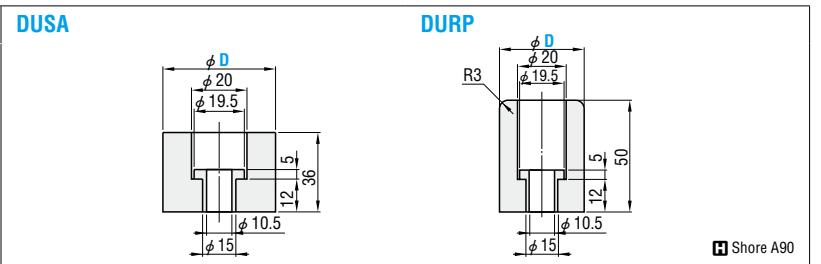

Catalog No. Type	Base unit price 1 ~ 9 pieces	
	D	
DUSA	50	Quotation
	70	
DURP	40	Quotation
	50	

Order **Catalog No.**
DUSA 50

Days to Ship **Quotation**

Price **Quotation**