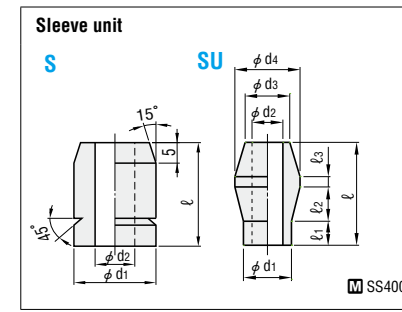

d₁	d₂	d₃	d₄	l	l₁	l₂	l₃	Urethane d	Catalog No.	Base unit price 1 ~ 19 pieces
16	9	-	-	30	-	-	-	14	S14	Quotation
24	13	-	-	35	-	-	-	22	S22	
24	13	-	-	100	-	-	-	(L170 or more)	S22-100	Quotation
14	9	13	19	30	7	10	3	14	SU14	
22	13	20	27					22	SU22	

Order **Catalog No.**
S 14

Days to Ship **Quotation**

Price **Quotation**