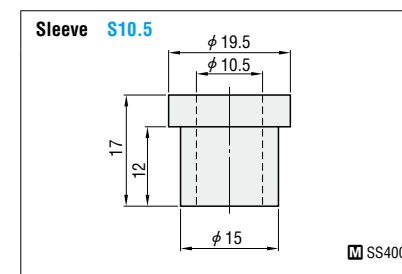

Catalog No. **S10.5** Base unit price 1 ~ 19 pieces **Quotation**

Order **Catalog No.**
S10.5

Days to Ship **Quotation**

Price **Quotation**

COMPONENTS FOR LIFTING AND DIE STORING